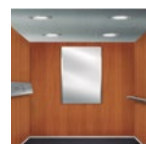

SOSTRES

Spot Led